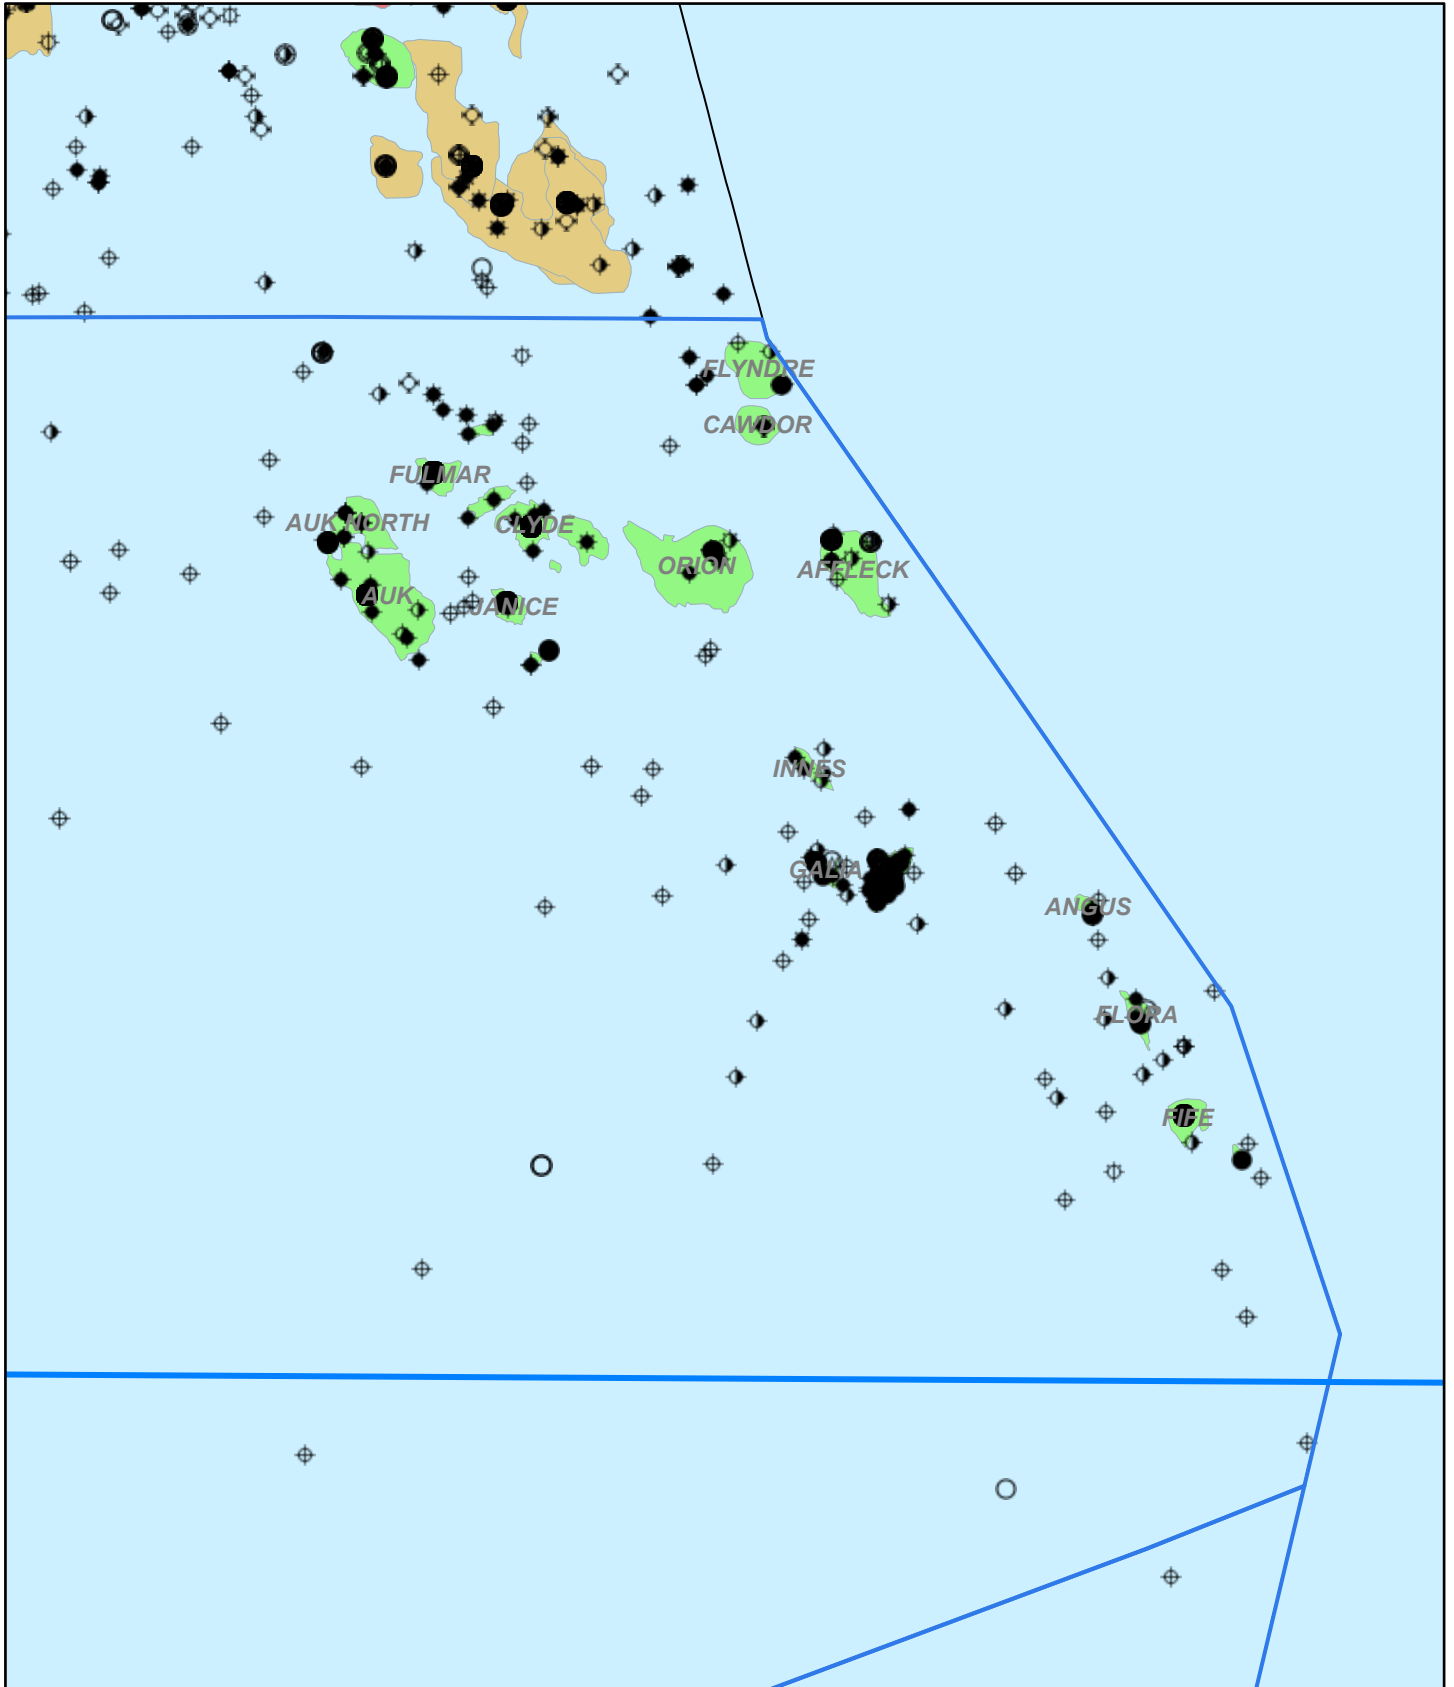

Former Scottish now English Oil Fields using 1987 borders

11/12/2019, 9:30:08 PM

MMO Marine Plan Areas - MMO_Marine_Plan_Areas

Wells - Offshore

○ Location

⊕ Drilling

⊕ Dry Hole

⊕ Gas Show

⊕ Gas Well

⊕ Oil Show

⊕ Oil Well

1:1,155,581

Sources: Esri, HERE, Garmin, Intermap, increment P Corp., GEBCO, USGS, FAO, NPS, NRCAN, GeoBase, IGN, Kadaster NL, Ordnance Survey, Esri Japan, METI, Esri China (Hong Kong), (c) OpenStreetMap contributors, and the GIS User Community