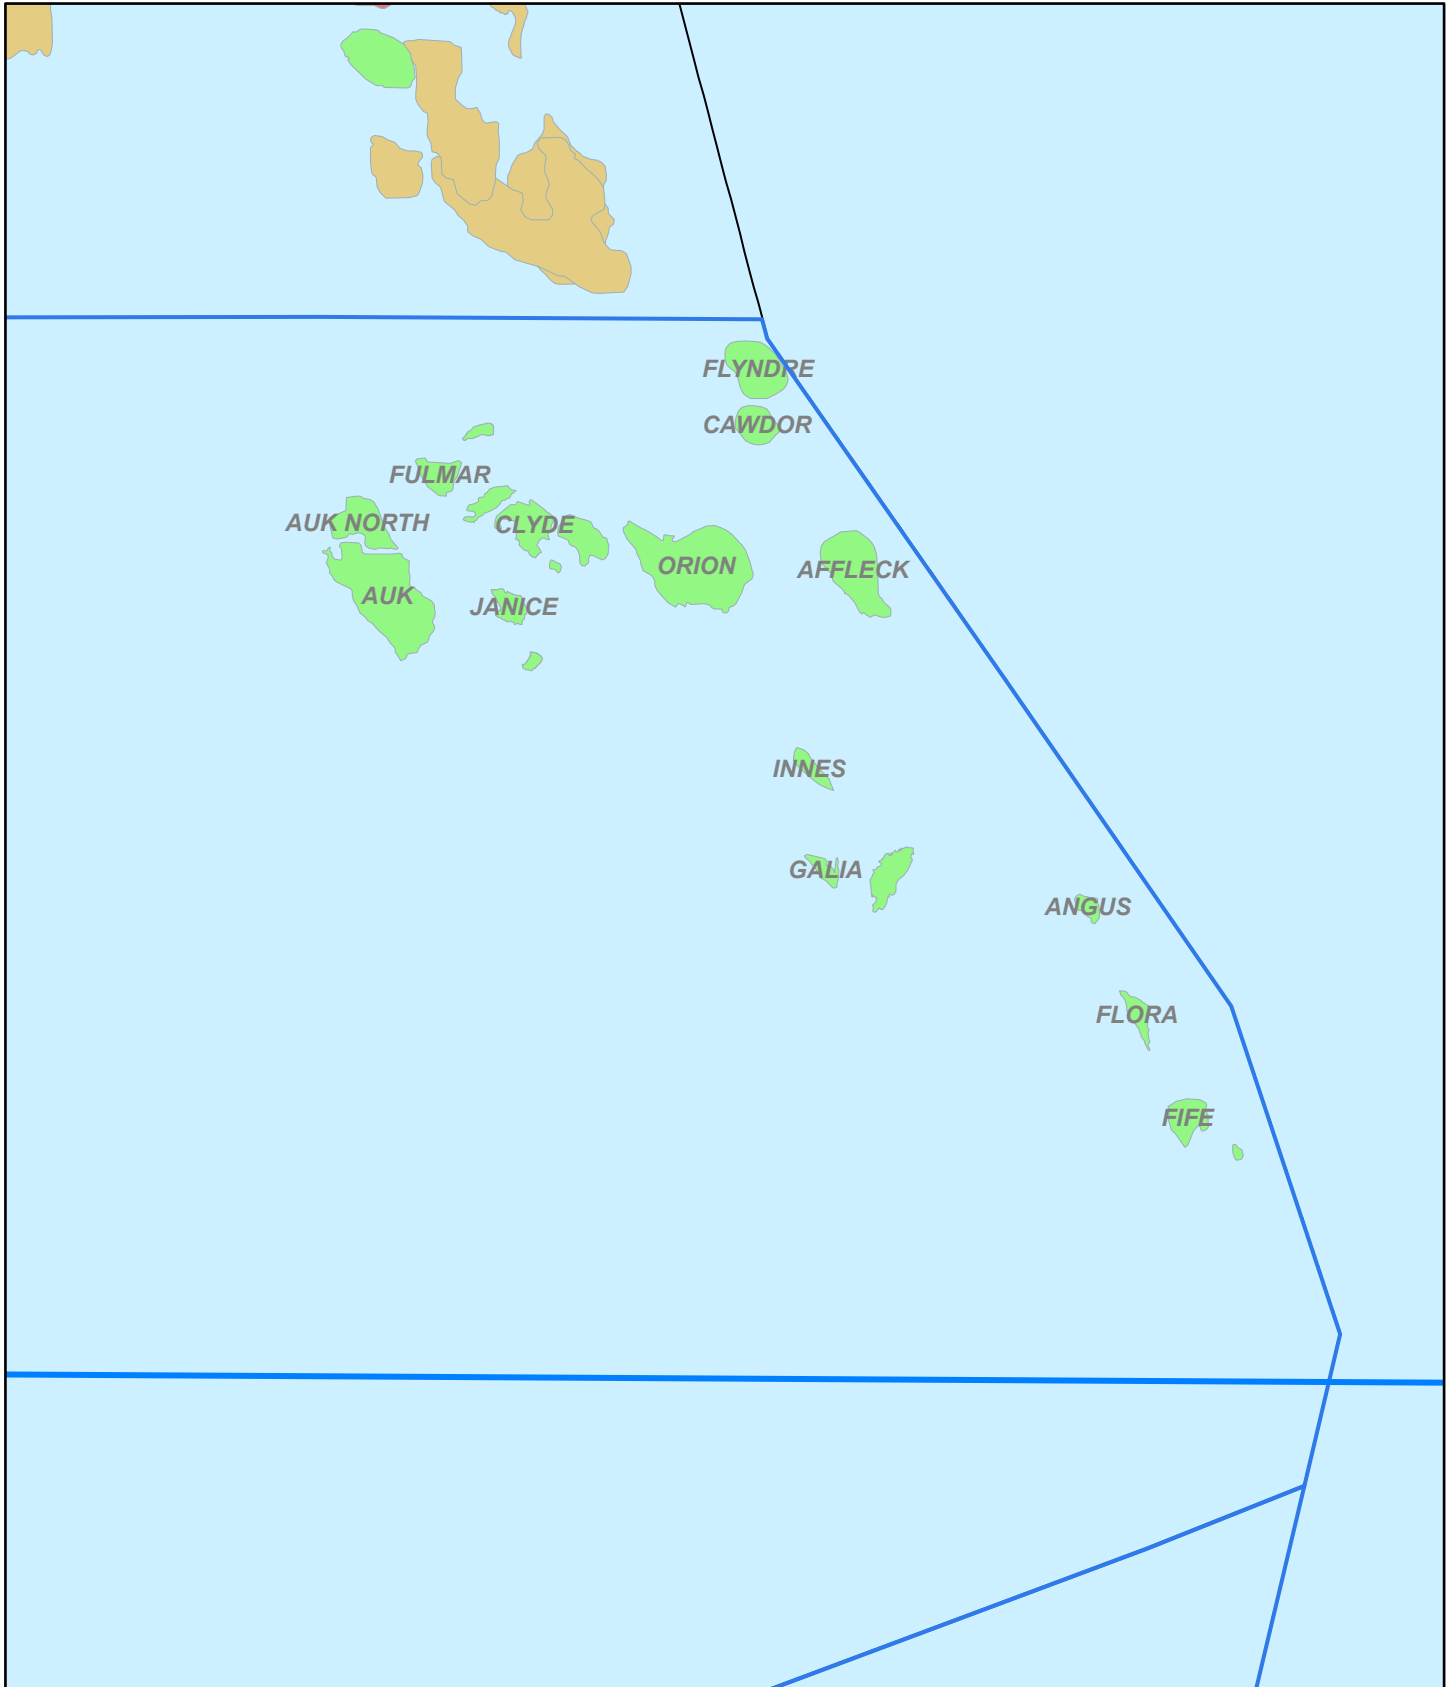

Former Scottish now English Oil Fields using 1987 borders

11/12/2019, 9:27:10 PM

1:1,155,581

 MMO Marine Plan Areas - MMO_Marine_Plan_Areas

Fields - Hydrocarbon Fields

 COND

 GAS

 OIL

 Offshore Boundaries - Median Line

Sources: Esri, HERE, Garmin, Intermap, increment P Corp., GEBCO, USGS, FAO, NPS, NRCAN, GeoBase, IGN, Kadaster NL, Ordnance Survey, Esri Japan, METI, Esri China (Hong Kong), (c) OpenStreetMap contributors, and the GIS User Community